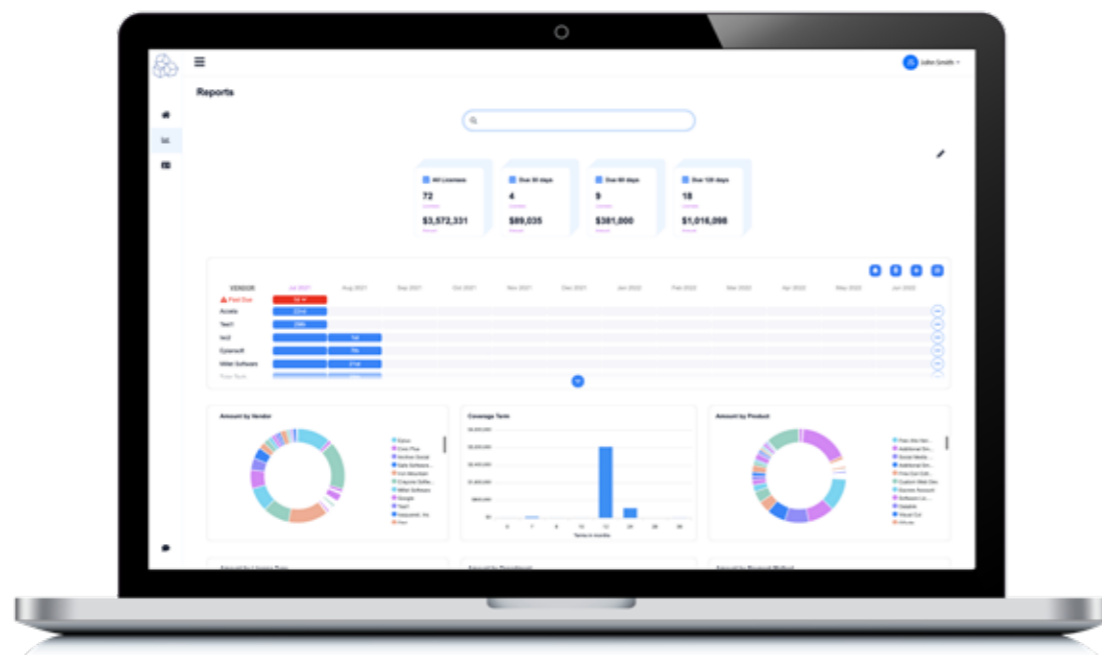

Contact Us

Let us give you a demo and show you how Cubes can benefit your organization.

CONTACT US

Tiered Account Security

Centrally control accounts across different departments.

Track Renewals

Easily update information when you renew.

Visual Dashboard

Get a snapshot of where your licenses stand.

Rapid On-boarding

Get started same day with no extra IT department help.

Expiration Alerts

Never worry about expiration dates again.

Save Money

Never let another renewal surprise you.

One Simple-to-Use App

No IT help needed, no complex on-boarding process

Sign up. Log in. Start monitoring. It's that easy.

Simplified. Accessible. Affordable.

It's important to strike the right balance between in-house tools and software license management packages.